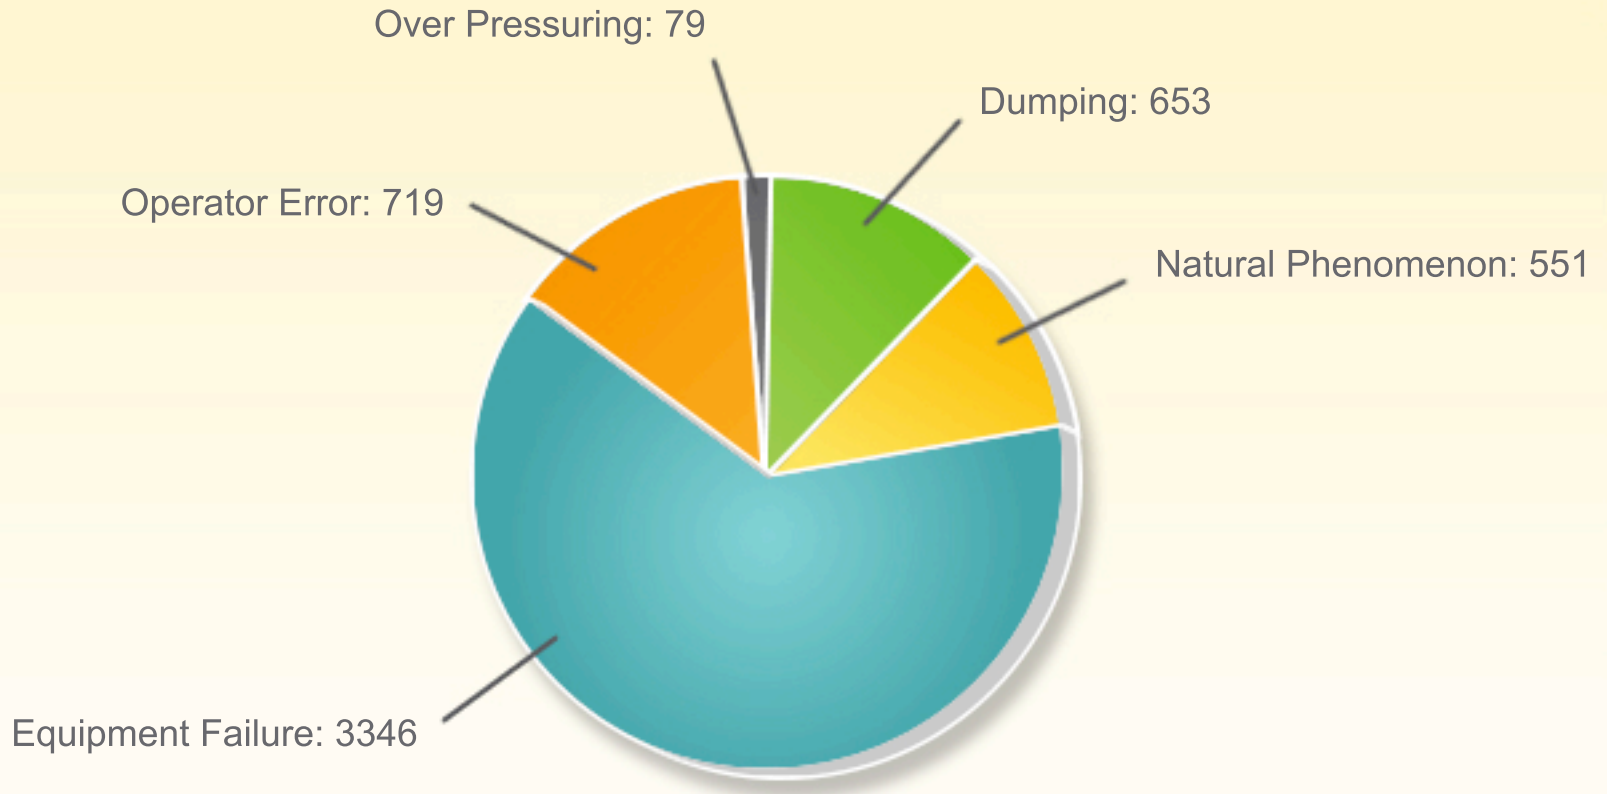

TOP KNOWN CAUSES OF SPILLS AT FIXED FACILITIES

National Response Center, 2014

 DUMPING

 NATURAL PHENOMENON

 EQUIPMENT FAILURE

 OPERATOR ERROR

 OVER PRESSURING