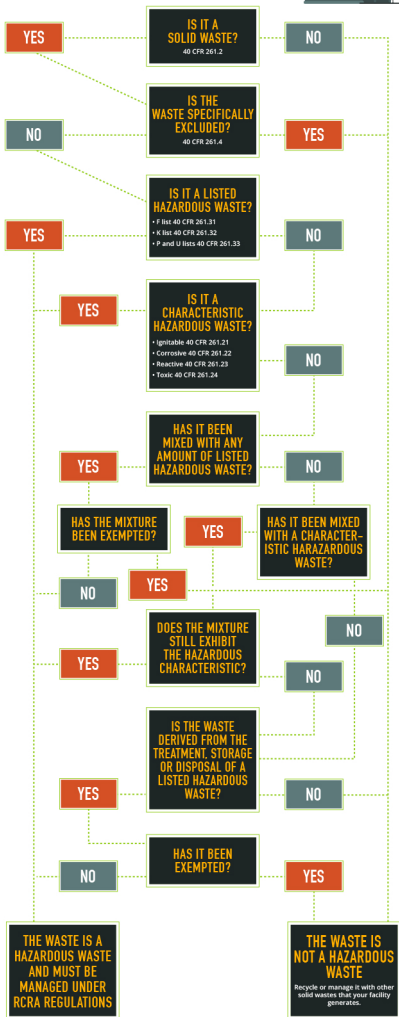

# HAZARDOUS WASTE DETERMINATIONS

Facilities that generate wastes are required to make hazardous waste determinations

New Pig

One Park Avenue • P.O. Box 304 • Tipton, PA 16684-0304

Phone: 1-800-HOT-HOGS (468-4647)