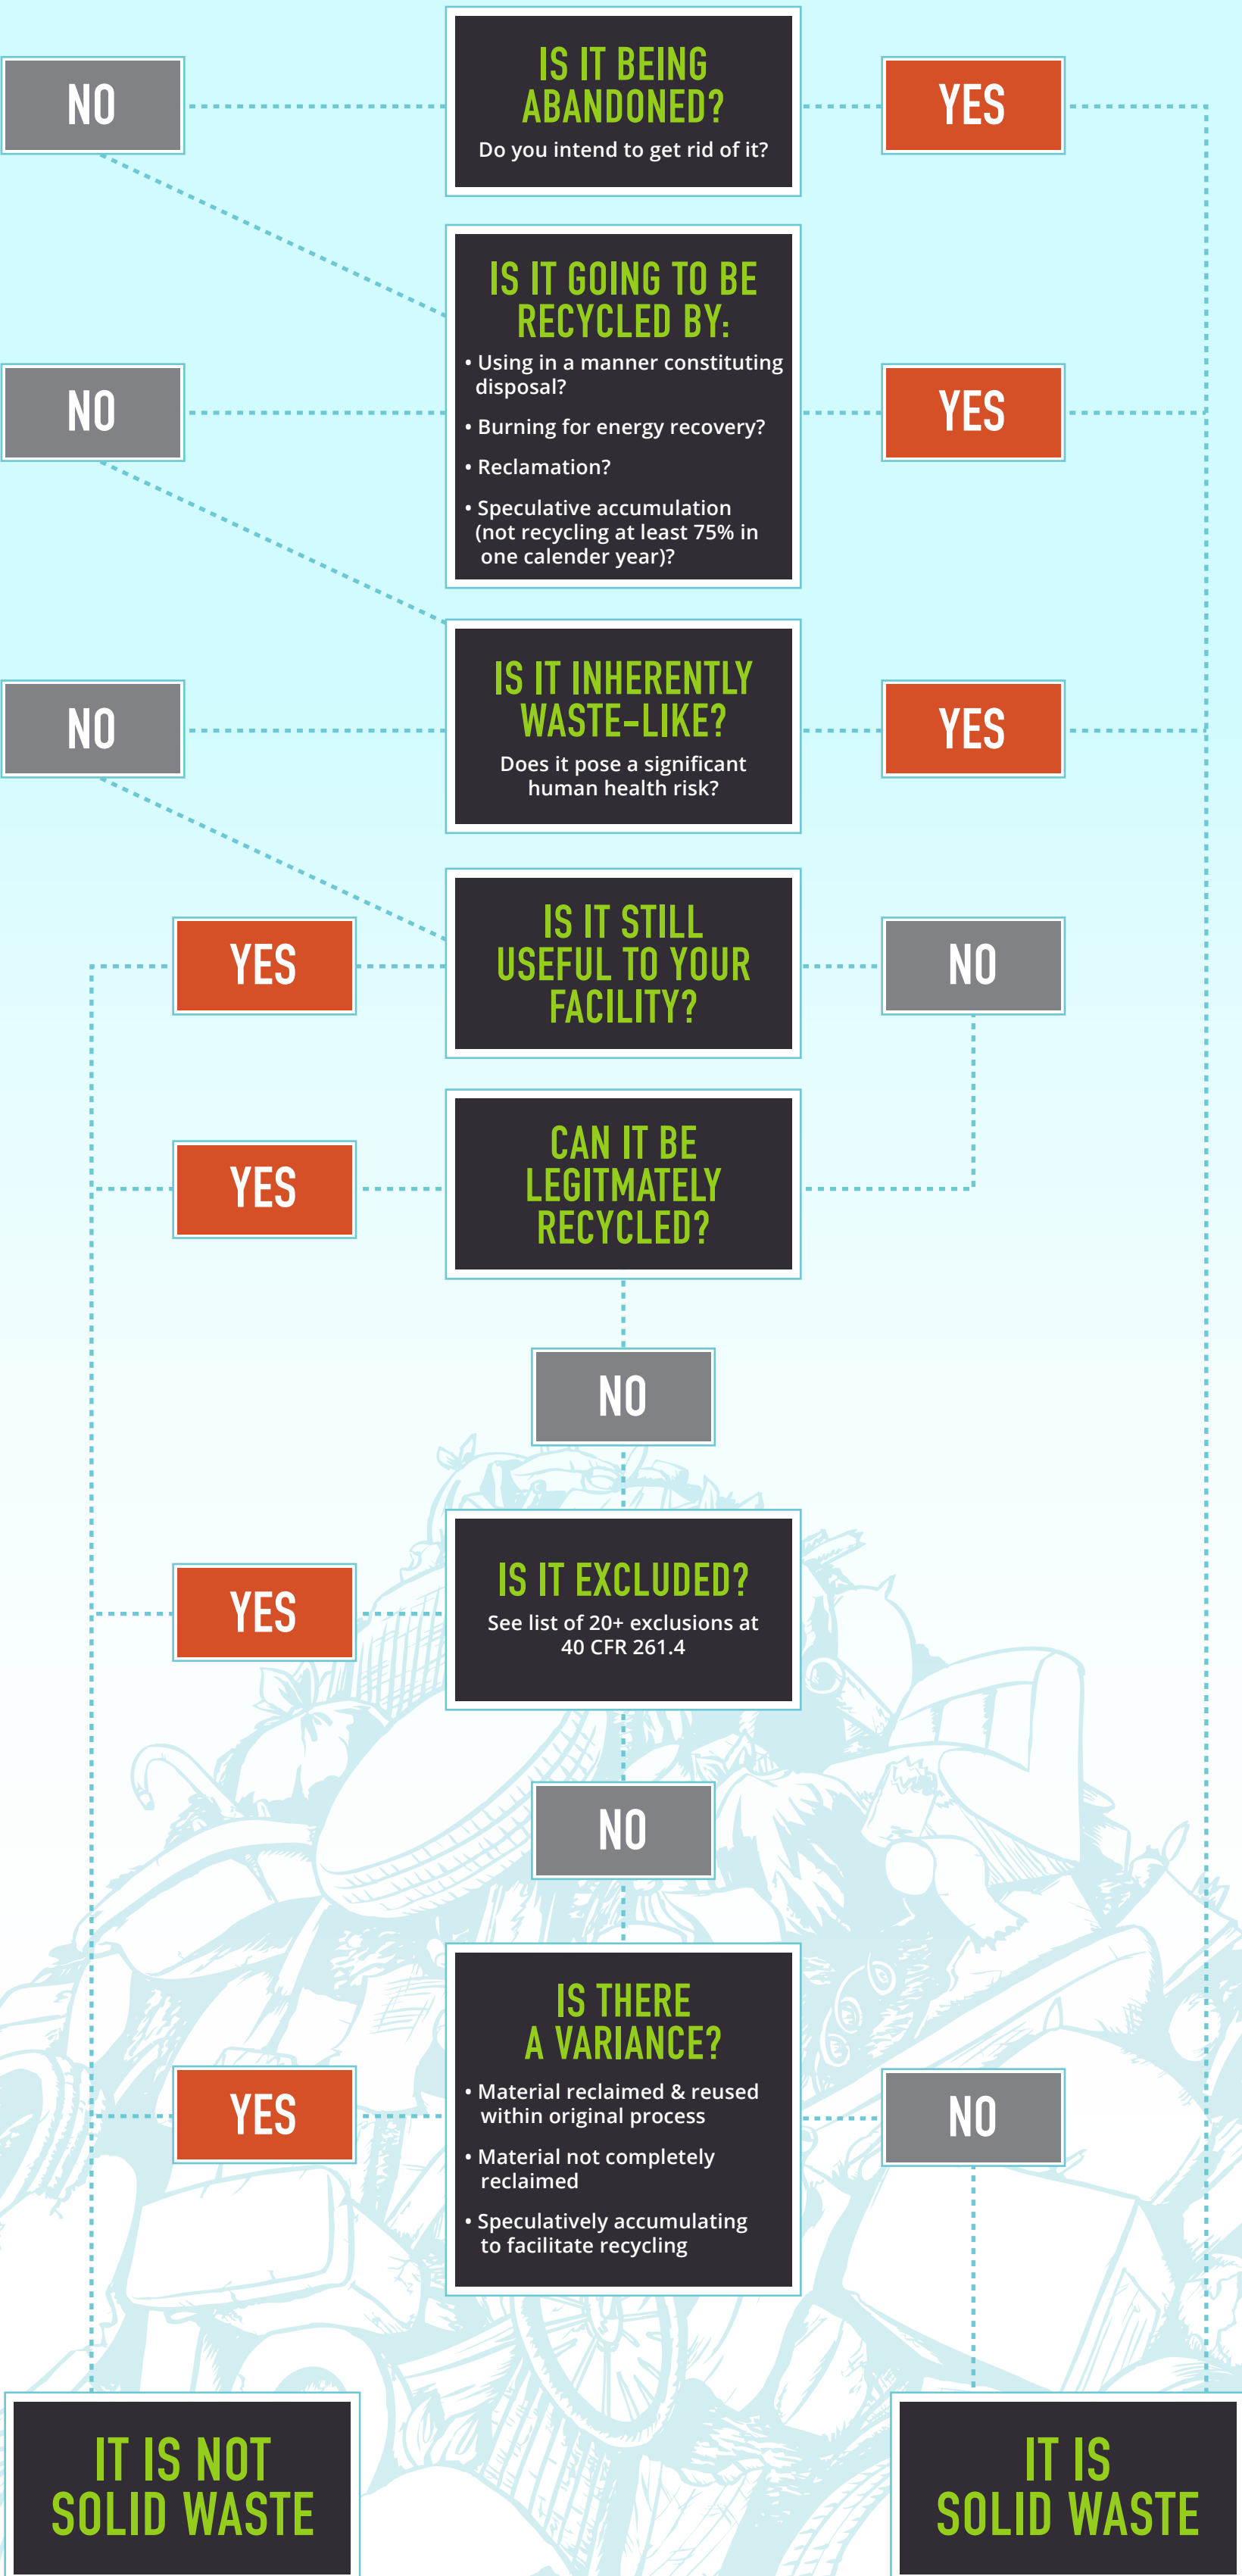

SOLID WASTE DETERMINATIONS

Facilities that generate wastes are required to make solid waste determinations

New Pig

One Pork Avenue • P.O. Box 304 • Tipton, PA 16684-0304

Phone: 1-800-HOT-HOGS (468-4647)
newpig.com/expertadvice