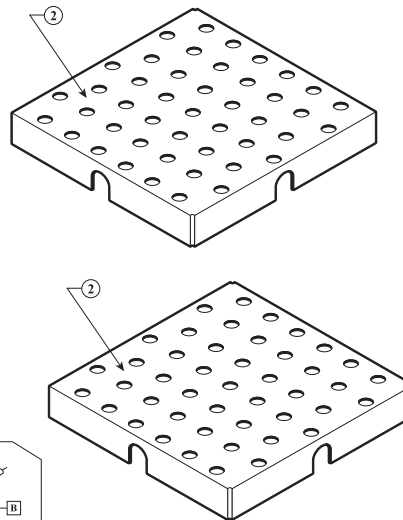

# PIG Steel Modular Spill Deck

## Instructions – Assembly of two modular spill decks (PAK645)

- Step 1** Remove two plug assemblies (7) from one side of the modular spill deck (1) on both of the units.
- NOTE:** These units can also be put together end to end and end to side.
- Step 2** Align the units so that the holes will match up to each other. Leave about a 6" gap between the units.
- Step 3** Take a 1¼" hex nut (4) and screw it on to the 1¼" pipe nipple (5) about ½". Place this through one of the holes on the inside of the spill deck.
- Step 4** Repeat step 3 for the other hole.
- Step 5** Place the neoprene gasket (B) over the pipe nipples on the outer side of the spill deck.
- Step 6** Carefully pull the two spill decks together, making sure the neoprene gasket stays between the decks and the pipe nipples go through the holes of the other deck.

- Step 7** Once the two spill decks are together and everything is in line, place the other 1¼" hex nuts on the pipe nipples.
- Step 8** Take the wrench from each spill deck and tighten the hex nuts evenly so that the pipe nipple is divided equally between the two decks. Make sure the hex nuts are tight.
- Step 9** Place the modular channels (3) over the edge where the two spill decks meet.
- Step 10** Place the modular grates (2) in the spill decks.

Item #	Part #	Description
(1)	150180-1A	Modular Spill Deck
(2)	150179A	Modular Spill Deck Grate
(3)	150182	Modular Channel
(4)	F1962	1¼" Hex Nut
(5)	F1963	1¼" Pipe Nipple
(6)	F1959	2½" Neoprene Gasket
(7)	—	Plug Assembly
(A)	F1464	⅜" – 16UNC x ¾" Bolt
(B)	F1958	2" O.D. Steel Washer
(C)	F1969	1¾" O.D. Steel Washer
(D)	P1039	Nut Assembly
(E)	P1961	2" O.D. Neoprene Washer
—	150193	Modular Wrench