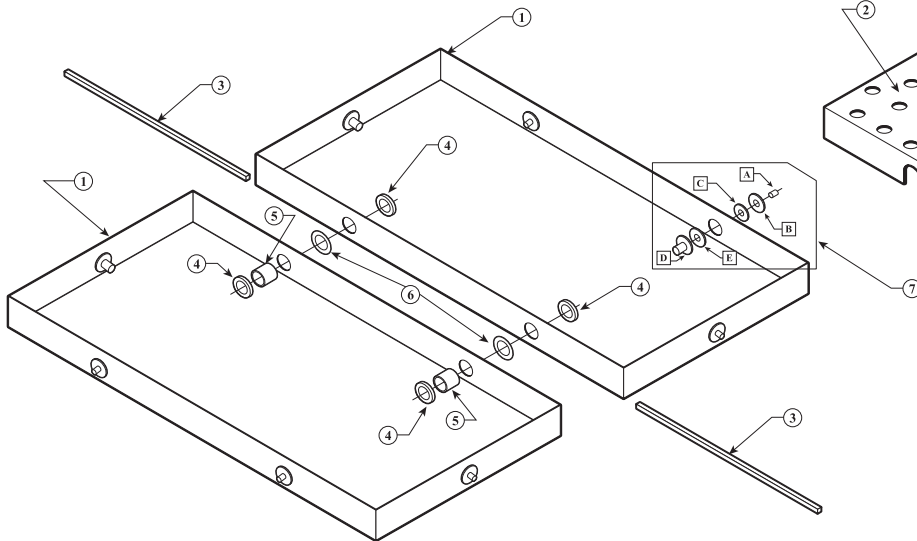

# PIG Steel Modular Spill Deck

## Instructions – Assembly of two modular spill decks (PAK645)

- Step 1** Remove two plug assemblies (7) from one side of the modular spill deck (1) on both of the units.
- NOTE:** These units can also be put together end to end and end to side.
- Step 2** Align the units so that the holes will match up to each other. Leave about a 6" gap between the units.
- Step 3** Take a 1¼" hex nut (4) and screw it on to the 1¼" pipe nipple (5) about ½". Place this through one of the holes on the inside of the spill deck.
- Step 4** Repeat step 3 for the other hole.
- Step 5** Place the neoprene gasket (B) over the pipe nipples on the outer side of the spill deck.
- Step 6** Carefully pull the two spill decks together, making sure the neoprene gasket stays between the decks and the pipe nipples go through the holes of the other deck.

- Step 7** Once the two spill decks are together and everything is in line, place the other 1¼" hex nuts on the pipe nipples.
- Step 8** Take the wrench from each spill deck and tighten the hex nuts evenly so that the pipe nipple is divided equally between the two decks. Make sure the hex nuts are tight.
- Step 9** Place the modular channels (3) over the edge where the two spill decks meet.
- Step 10** Place the modular grates (2) in the spill decks.

Item #	Part #	Description
(1)	150180-1A	Modular Spill Deck
(2)	150179A	Modular Spill Deck Grate
(3)	150182	Modular Channel
(4)	F1962	1¼" Hex Nut
(5)	F1963	1¼" Pipe Nipple
(6)	F1959	2½" Neoprene Gasket
(7)	—	Plug Assembly
(A)	F1464	⅜" – 16UNC x ¾" Bolt
(B)	F1958	2" O.D. Steel Washer
(C)	F1969	1¾" O.D. Steel Washer
(D)	P1039	Nut Assembly
(E)	P1961	2" O.D. Neoprene Washer
—	150193	Modular Wrench