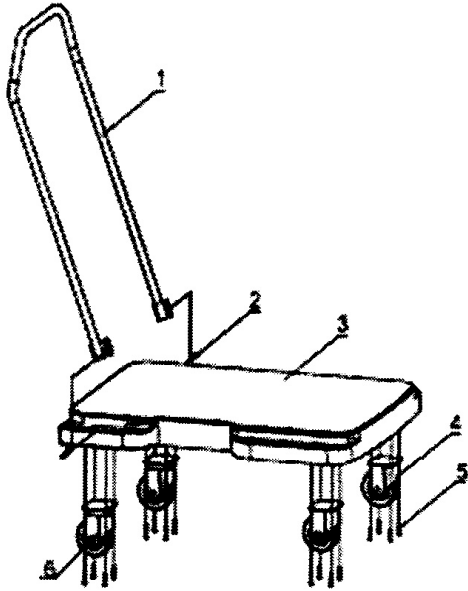

Assembly and Parts Manual 272946

Bi-Mode Poly Folding Platform Truck

Item	Description	Qty.	Part No.
1	Handle	1	272273
2	Pin	2	272274
3	Platform	1	Not Replaceable
4,5 & 6	2 Rigid 2 Swivel Casters w/Mounting Hardware Kit	1	272275