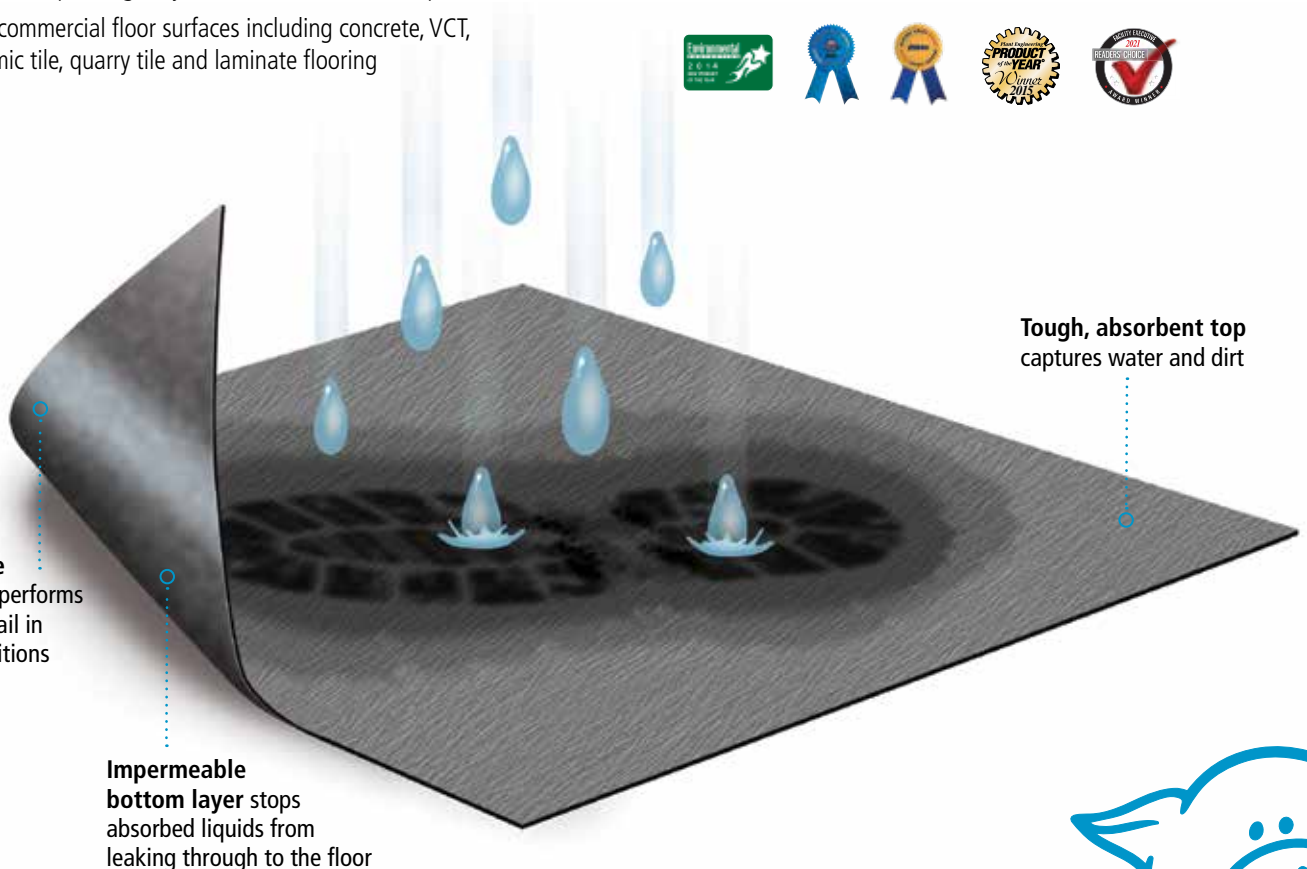

- Higher resolution images offer more clarity than printing on carpet
- UL Greenguard Gold Certified ink meets emission standards
- Mat lays flat and stays flat so your brand image stays sharp — printing won't wrinkle, wear or crumble
- Unrestricted printing capabilities — from fine type to Pantone colors and complex artwork, we can hit your brand standards

EASY MAINTENANCE

- No need to remove mats when it's time to clean your floors — eliminates the rolling, removing and replacing of carpeted mats
- Clean in place with a vacuum or floor scrubber (won't affect printing)
- Lasts 3–6 months depending on your conditions and traffic patterns
- Sticks to most commercial floor surfaces including concrete, VCT, linoleum, ceramic tile, quarry tile and laminate flooring

WHERE IT WORKS

- Entrances
- Walkways
- Beverage & Food Bars
- Displays
- Aisles
- Service Counters

MAT MAINTENANCE

- **DURABILITY:** 3 to 6 months
- **FLOOR SURFACE:** Hard and Carpeted Surfaces (indoor only)
- **CLEANING:** Vacuum, Sweep, Mop, Scrubber

"Awesome! PIG Grippy Floor Mat is the best thing since sliced bread ... has improved housekeeping and slip or fall near misses. With the grip back it never comes up to create a trip hazard. Great tool to use for the busy work environment."

— PHILLIP, GRIPPY MAT CUSTOMER

A GRIPPY MAT MAKEOVER

Scan the code to see how Mount St. Mary's University found innovative ways to use custom-printed Grippy Mat.

Adhesive Backing performs without fail in wet conditions

Impermeable bottom layer stops absorbed liquids from leaking through to the floor

Tough, absorbent top captures water and dirt