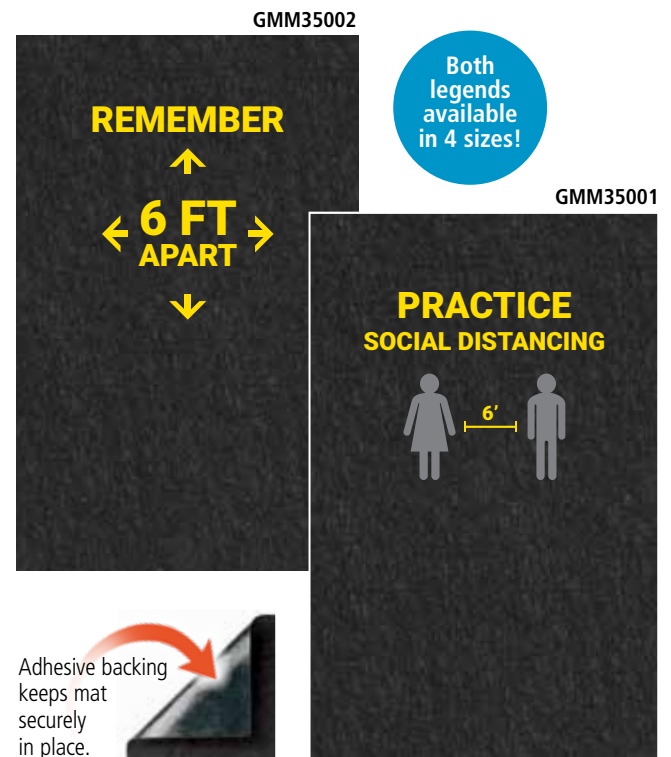

Grippy Social Distancing Floor Mats

- Promote social distancing in entrances with the mat that **absorbs liquid and traps dirt at the door**
- **Precut mats** make it easy to provide adequate walk-off inside your entrances
- Nonpermanent adhesive sticks with a super-tight grip but **peels up easily without damaging floors** or leaving residue
- **Easy to clean** — leave in place to sweep, vacuum, mop or clean with a floor scrubber

PIG® Grippy® Printed Social Distancing Entrance Mats		
Item #	Size	
GMM35001	3' x 5'	PIG Grippy Adhesive-Backed Practice Social Distancing Floor Mat
GMM35002	3' x 5'	PIG Grippy Adhesive-Backed Social Distancing Reminder Floor Mat
GMM61001	6' x 10'	PIG Grippy Adhesive-Backed Practice Social Distancing Floor Mat
GMM61002	6' x 10'	PIG Grippy Adhesive-Backed Social Distancing Reminder Floor Mat
GMM46001	4' x 6'	PIG Grippy Adhesive-Backed Practice Social Distancing Floor Mat
GMM46002	4' x 6'	PIG Grippy Adhesive-Backed Social Distancing Reminder Floor Mat
GMM31001	3' x 10'	PIG Grippy Adhesive-Backed Practice Social Distancing Floor Mat
GMM31002	3' x 10'	PIG Grippy Adhesive-Backed Social Distancing Reminder Floor Mat