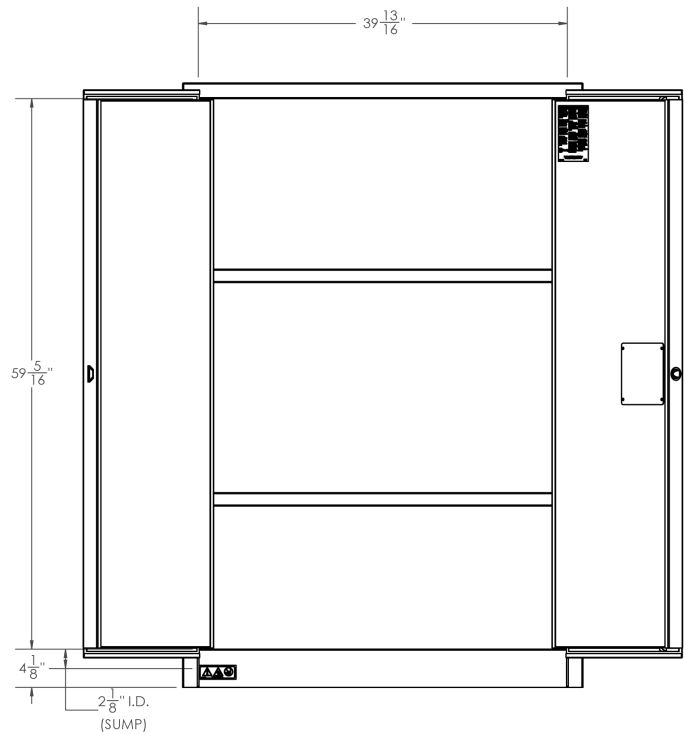

Dimensions for CAB920

New Pig

One Pork Avenue
Tipton, PA 16684-0304

newpig.com

North America: **1-800-468-4647**

Europe: **+31 (0)76 596 92 50**

China: **+86-21-400 921 5178**

PIG, PIG logo are registered trademarks in USA and other countries. See tm.newpig.com