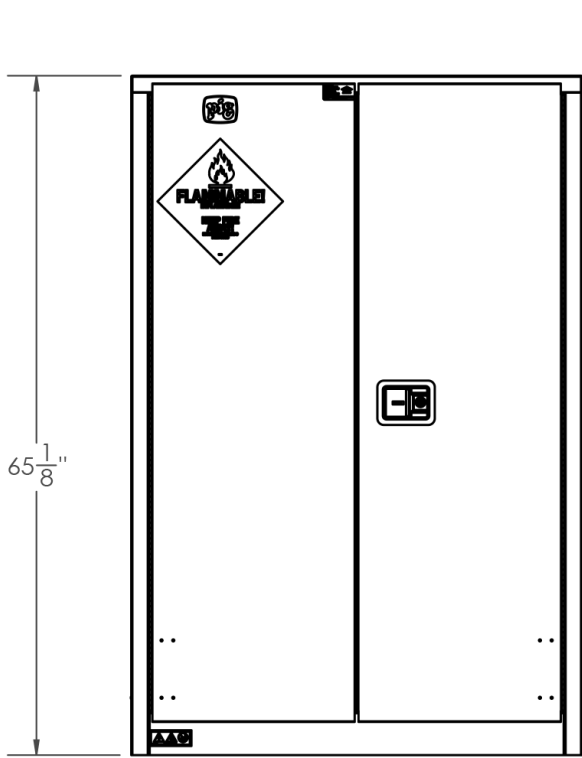

Dimensions for CAB920

New Pig

One Pork Avenue
Tipton, PA 16684-0304

newpig.com

North America: **1-800-468-4647**

Europe: **+31 (0)76 596 92 50**

China: **+86-21-400 921 5178**

PIG, PIG logo are registered trademarks in USA and other countries. See tm.newpig.com