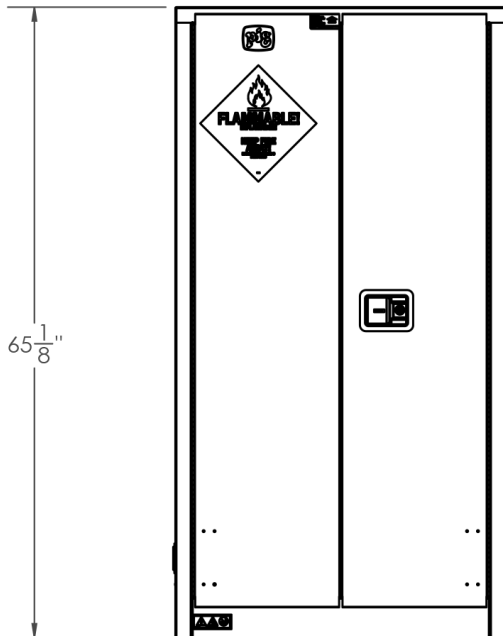

Dimensions for CAB916

New Pig

One Pork Avenue
Tipton, PA 16684-0304

newpig.com

North America: **1-800-468-4647**

Europe: **+31 (0)76 596 92 50**

China: **+86-21-400 921 5178**

PIG, PIG logo are registered trademarks in USA and other countries. See tm.newpig.com