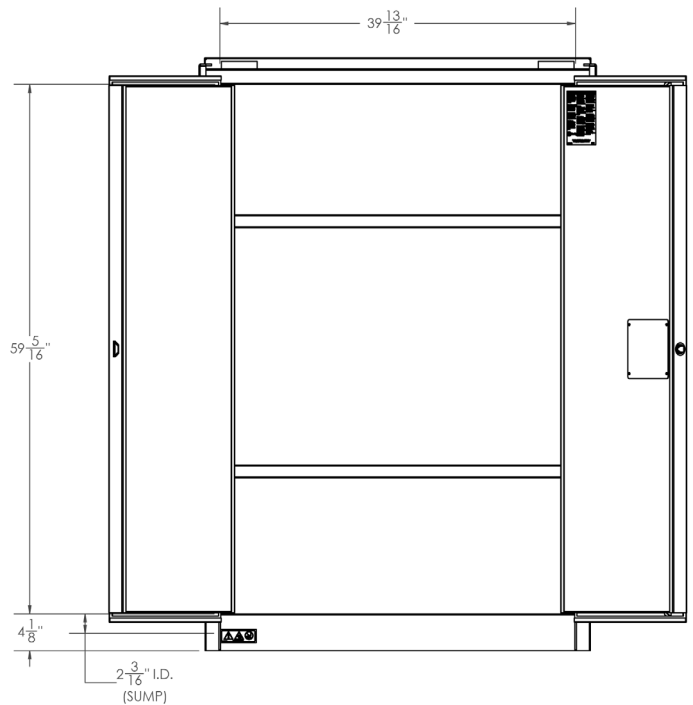

Dimensions for CAB912

New Pig

One Pork Avenue
Tipton, PA 16684-0304

newpig.com

North America: **1-800-468-4647**

Europe: **+31 (0)76 596 92 50**

China: **+86-21-400 921 5178**

PIG, PIG logo are registered trademarks in USA and other countries. See tm.newpig.com