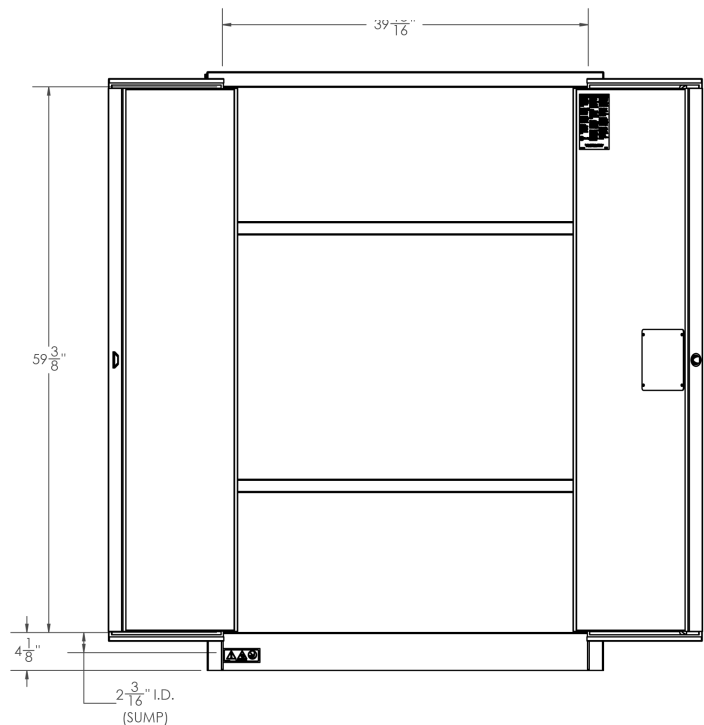

Dimensions for CAB910

New Pig

One Pork Avenue
Tipton, PA 16684-0304

newpig.com

North America: **1-800-468-4647**

Europe: **+31 (0)76 596 92 50**

China: **+86-21-400 921 5178**

PIG, PIG logo are registered trademarks in USA and other countries. See tm.newpig.com