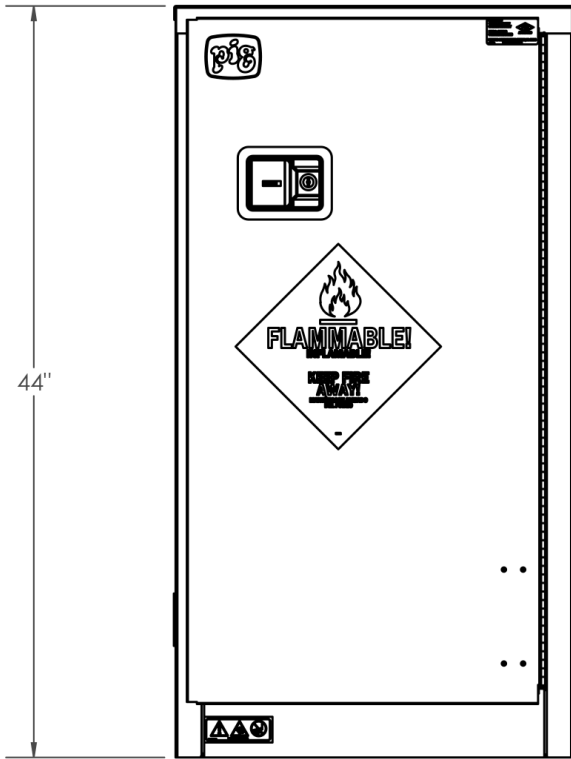

Dimensions for CAB902

New Pig

One Pork Avenue
Tipton, PA 16684-0304

newpig.com

North America: **1-800-468-4647**

Europe: **+31 (0)76 596 92 50**

China: **+86-21-400 921 5178**

PIG, PIG logo are registered trademarks in USA and other countries. See tm.newpig.com