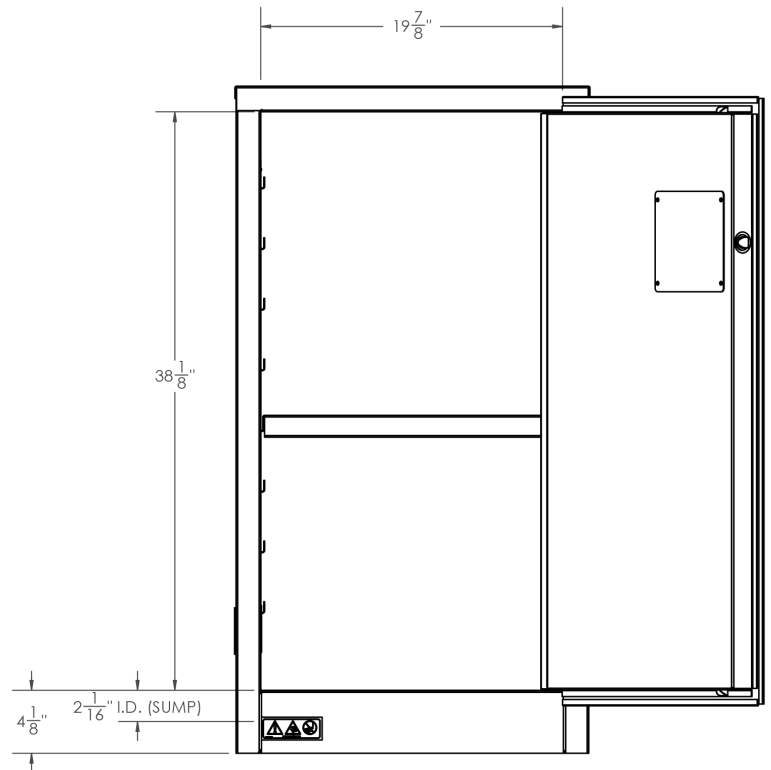

Dimensions for CAB902

New Pig

One Pork Avenue
Tipton, PA 16684-0304

newpig.com

North America: **1-800-468-4647**

Europe: **+31 (0)76 596 92 50**

China: **+86-21-400 921 5178**

PIG, PIG logo are registered trademarks in USA and other countries. See tm.newpig.com