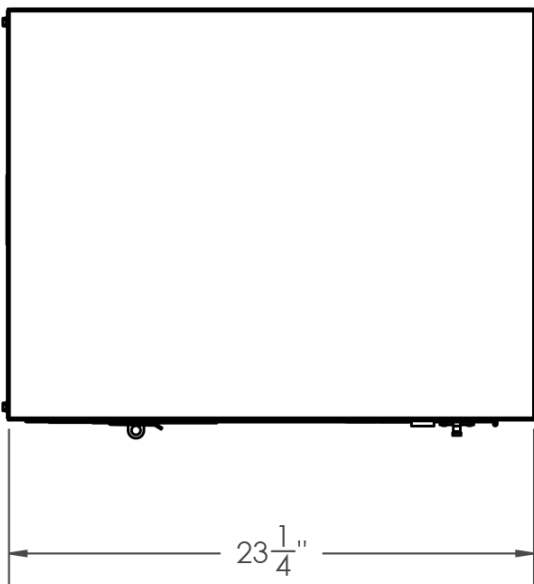

# Dimensions for CAB901

**New Pig**

One Pork Avenue  
Tipton, PA 16684-0304

[newpig.com](http://newpig.com)

North America: **1-800-468-4647**

Europe: **+31 (0)76 596 92 50**

China: **+86-21-400 921 5178**

PIG, PIG logo are registered trademarks in USA and other countries. See [tm.newpig.com](http://tm.newpig.com)