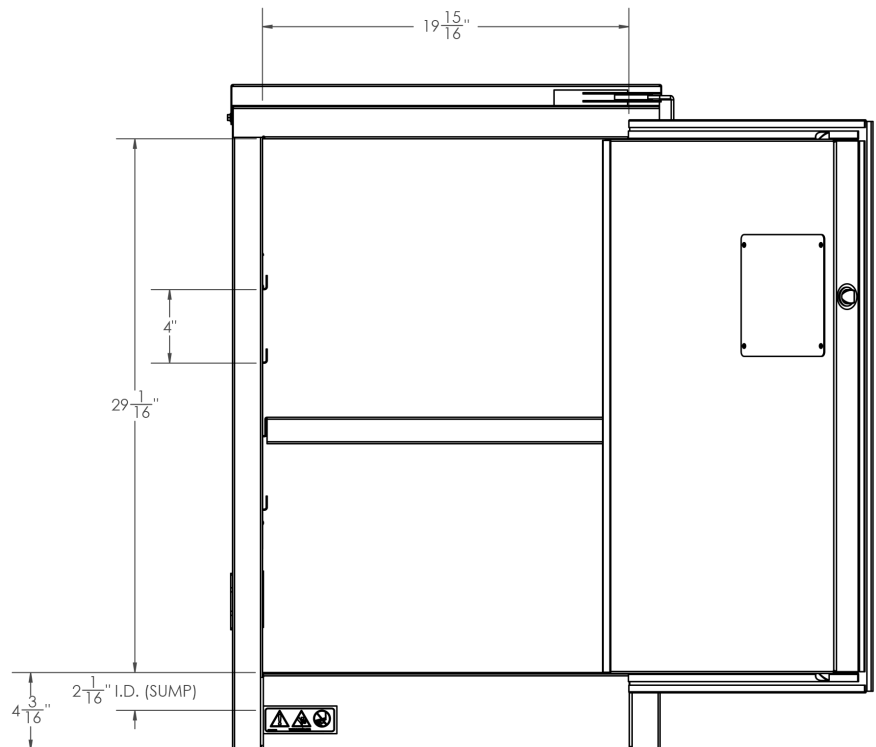

# Dimensions for CAB901

**New Pig**

One Pork Avenue  
Tipton, PA 16684-0304

[newpig.com](http://newpig.com)

North America: **1-800-468-4647**

Europe: **+31 (0)76 596 92 50**

China: **+86-21-400 921 5178**

PIG, PIG logo are registered trademarks in USA and other countries. See [tm.newpig.com](http://tm.newpig.com)