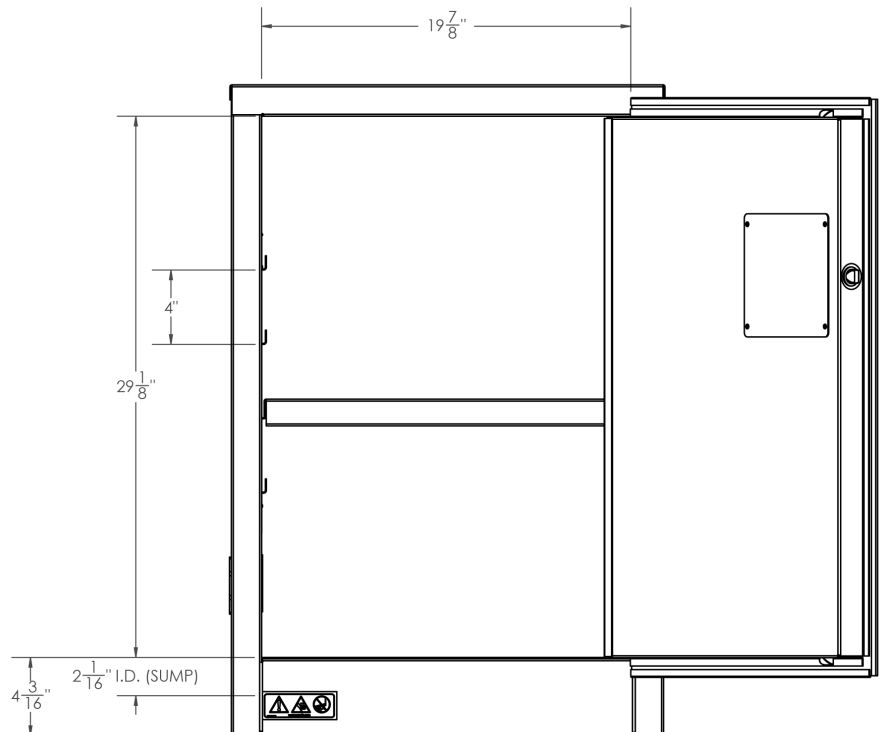

# Dimensions for CAB900

**New Pig**

One Pork Avenue  
Tipton, PA 16684-0304

**newpig.com**

North America: **1-800-468-4647**

Europe: **+31 (0)76 596 92 50**

China: **+86-21-400 921 5178**

PIG, PIG logo are registered trademarks in USA and other countries. See [tm.newpig.com](http://tm.newpig.com)