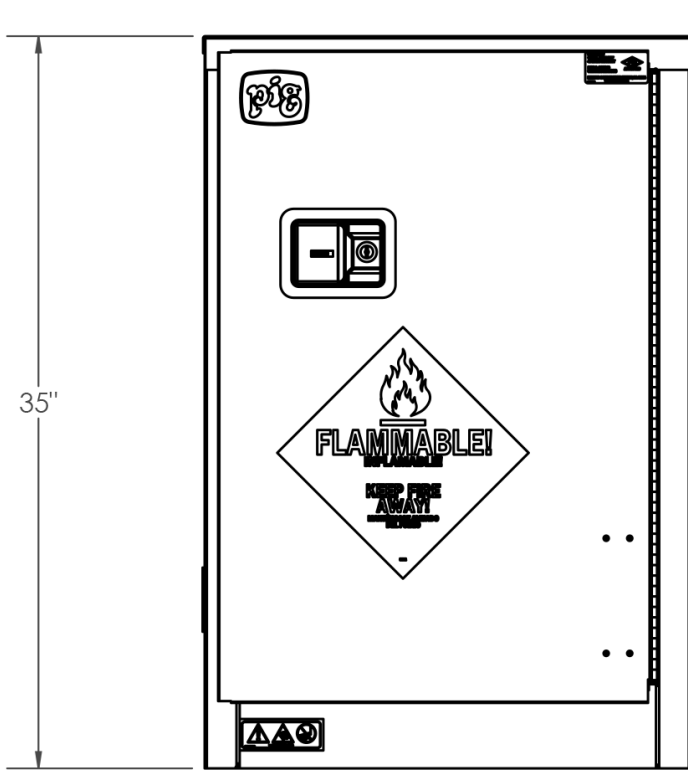

# Dimensions for CAB900

**New Pig**

One Pork Avenue  
Tipton, PA 16684-0304

**newpig.com**

North America: **1-800-468-4647**

Europe: **+31 (0)76 596 92 50**

China: **+86-21-400 921 5178**

PIG, PIG logo are registered trademarks in USA and other countries. See [tm.newpig.com](http://tm.newpig.com)