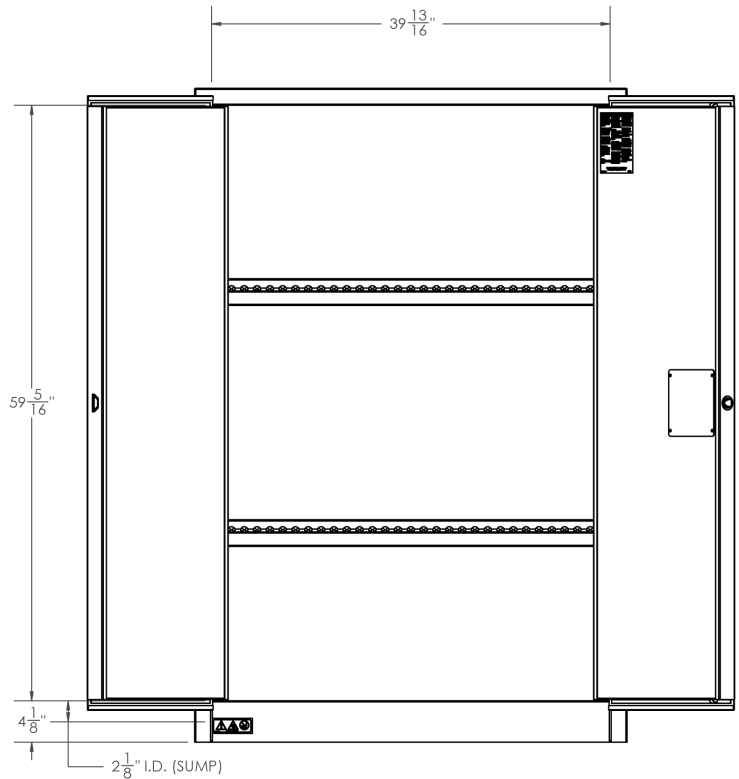

Dimensions for CAB1110

New Pig

One Pork Avenue
Tipton, PA 16684-0304

newpig.com

North America: **1-800-468-4647**

Europe: **+31 (0)76 596 92 50**

China: **+86-21-400 921 5178**

PIG, PIG logo are registered trademarks in USA and other countries. See tm.newpig.com