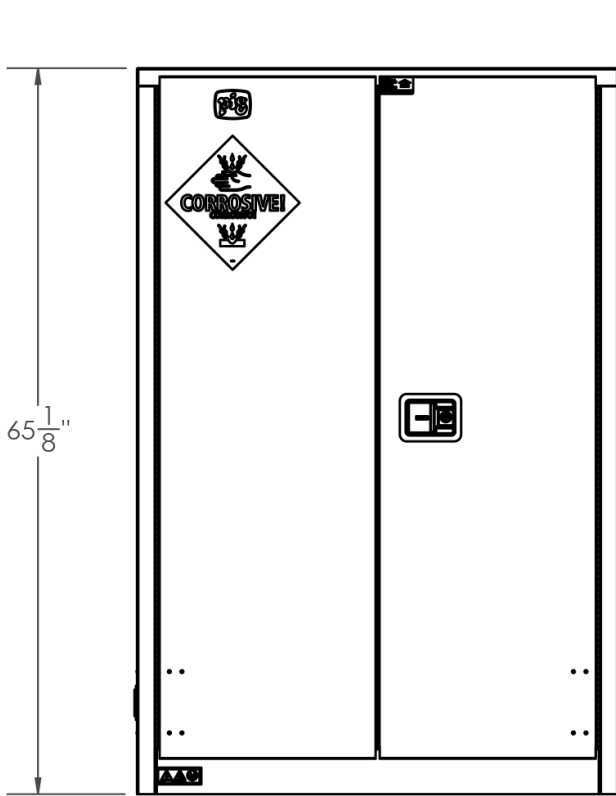

Dimensions for CAB1110

New Pig

One Pork Avenue
Tipton, PA 16684-0304

newpig.com

North America: **1-800-468-4647**

Europe: **+31 (0)76 596 92 50**

China: **+86-21-400 921 5178**

PIG, PIG logo are registered trademarks in USA and other countries. See tm.newpig.com