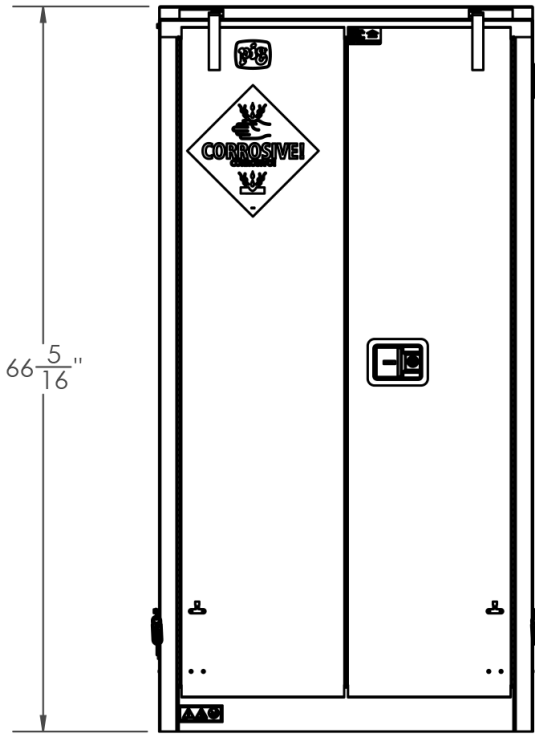

Dimensions for CAB1109

New Pig

One Pork Avenue
Tipton, PA 16684-0304

newpig.com

North America: **1-800-468-4647**

Europe: **+31 (0)76 596 92 50**

China: **+86-21-400 921 5178**

PIG, PIG logo are registered trademarks in USA and other countries. See tm.newpig.com