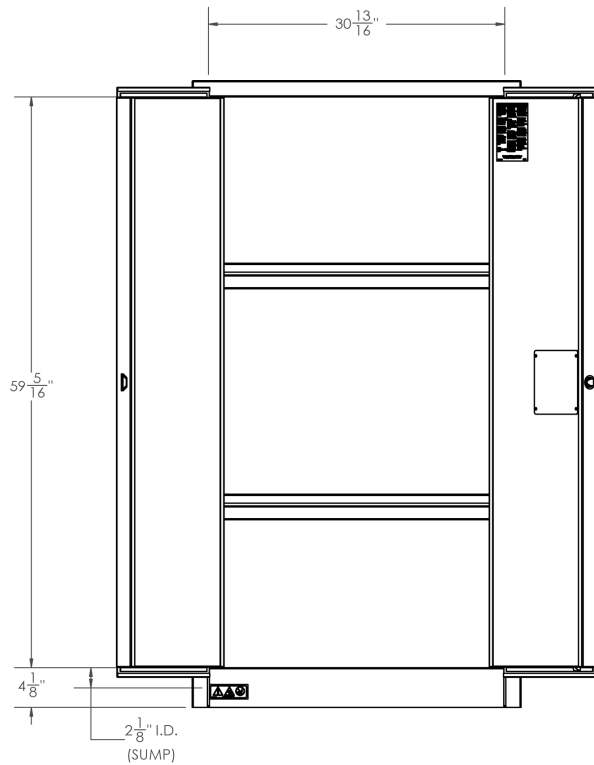

Dimensions for CAB1108

New Pig

One Pork Avenue
Tipton, PA 16684-0304

newpig.com

North America: **1-800-468-4647**

Europe: **+31 (0)76 596 92 50**

China: **+86-21-400 921 5178**

PIG, PIG logo are registered trademarks in USA and other countries. See tm.newpig.com