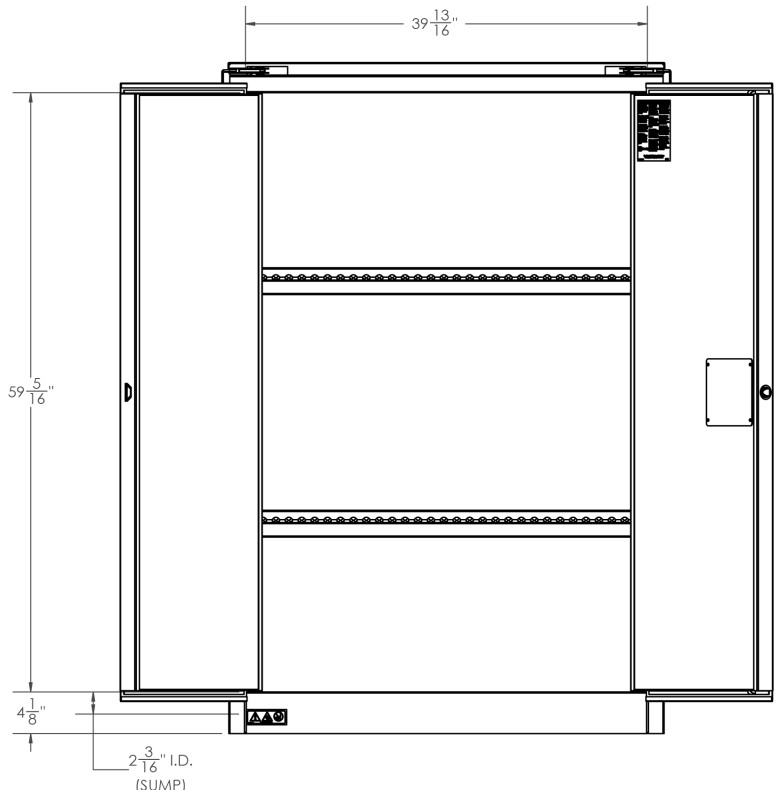

Dimensions for CAB1107

New Pig

One Pork Avenue
Tipton, PA 16684-0304

newpig.com

North America: **1-800-468-4647**

Europe: **+31 (0)76 596 92 50**

China: **+86-21-400 921 5178**

PIG, PIG logo are registered trademarks in USA and other countries. See tm.newpig.com