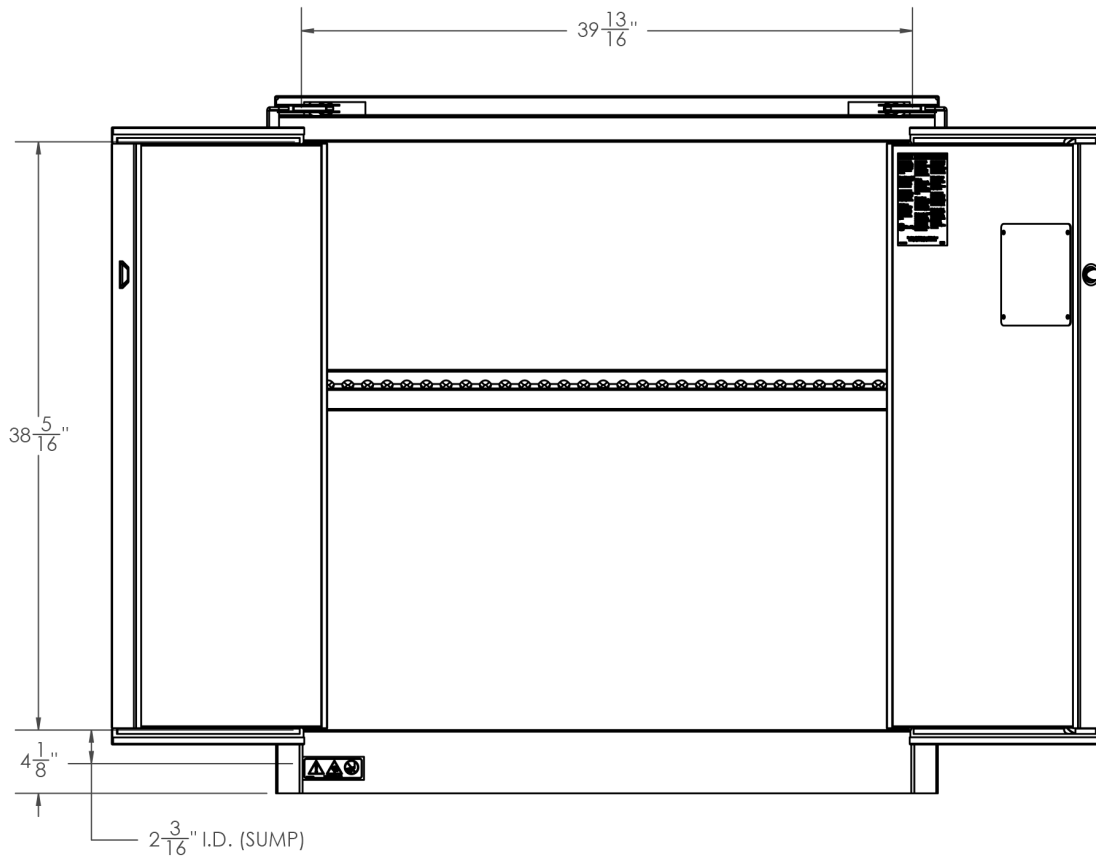

Dimensions for CAB1105

New Pig

One Pork Avenue
Tipton, PA 16684-0304

newpig.com

North America: **1-800-468-4647**

Europe: **+31 (0)76 596 92 50**

China: **+86-21-400 921 5178**

PIG, PIG logo are registered trademarks in USA and other countries. See tm.newpig.com