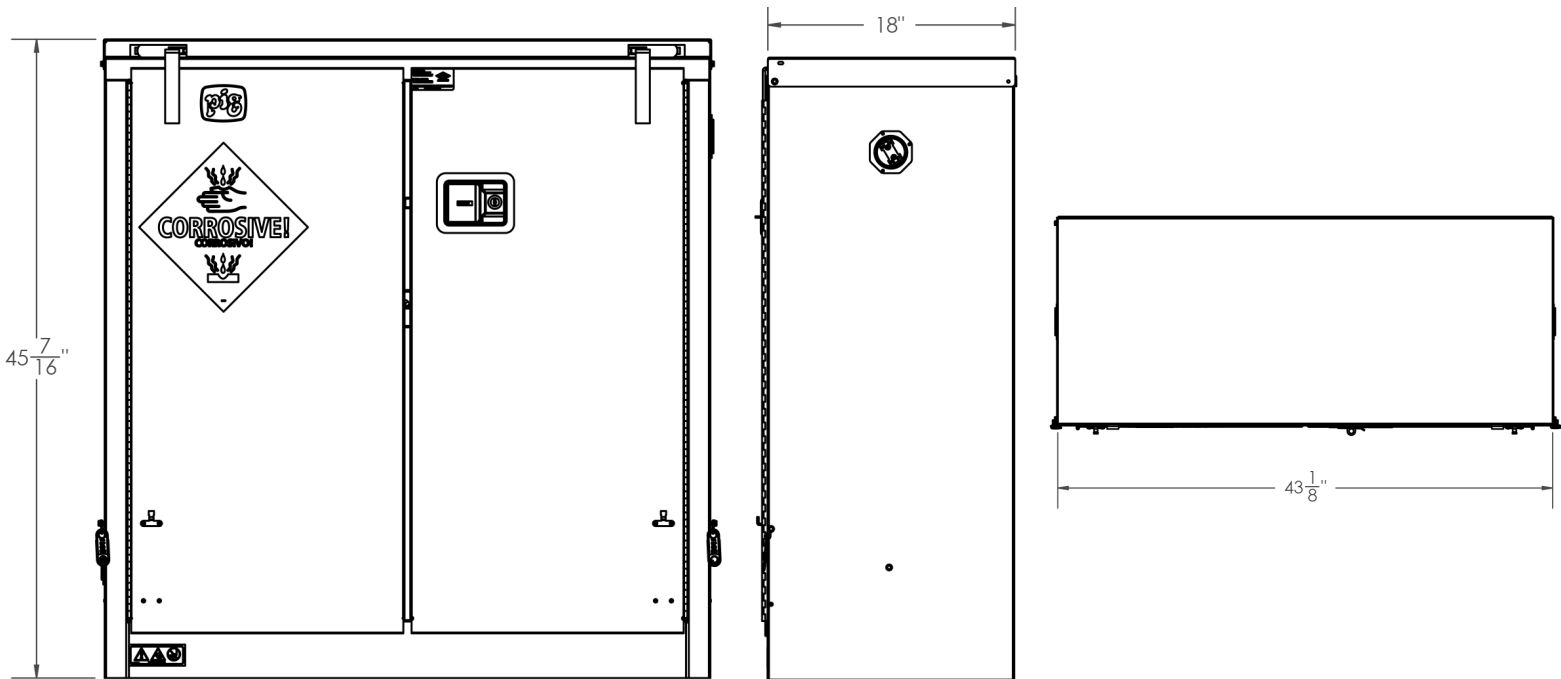

Dimensions for CAB1105

New Pig

One Pork Avenue
Tipton, PA 16684-0304

newpig.com

North America: **1-800-468-4647**

Europe: **+31 (0)76 596 92 50**

China: **+86-21-400 921 5178**

PIG, PIG logo are registered trademarks in USA and other countries. See tm.newpig.com