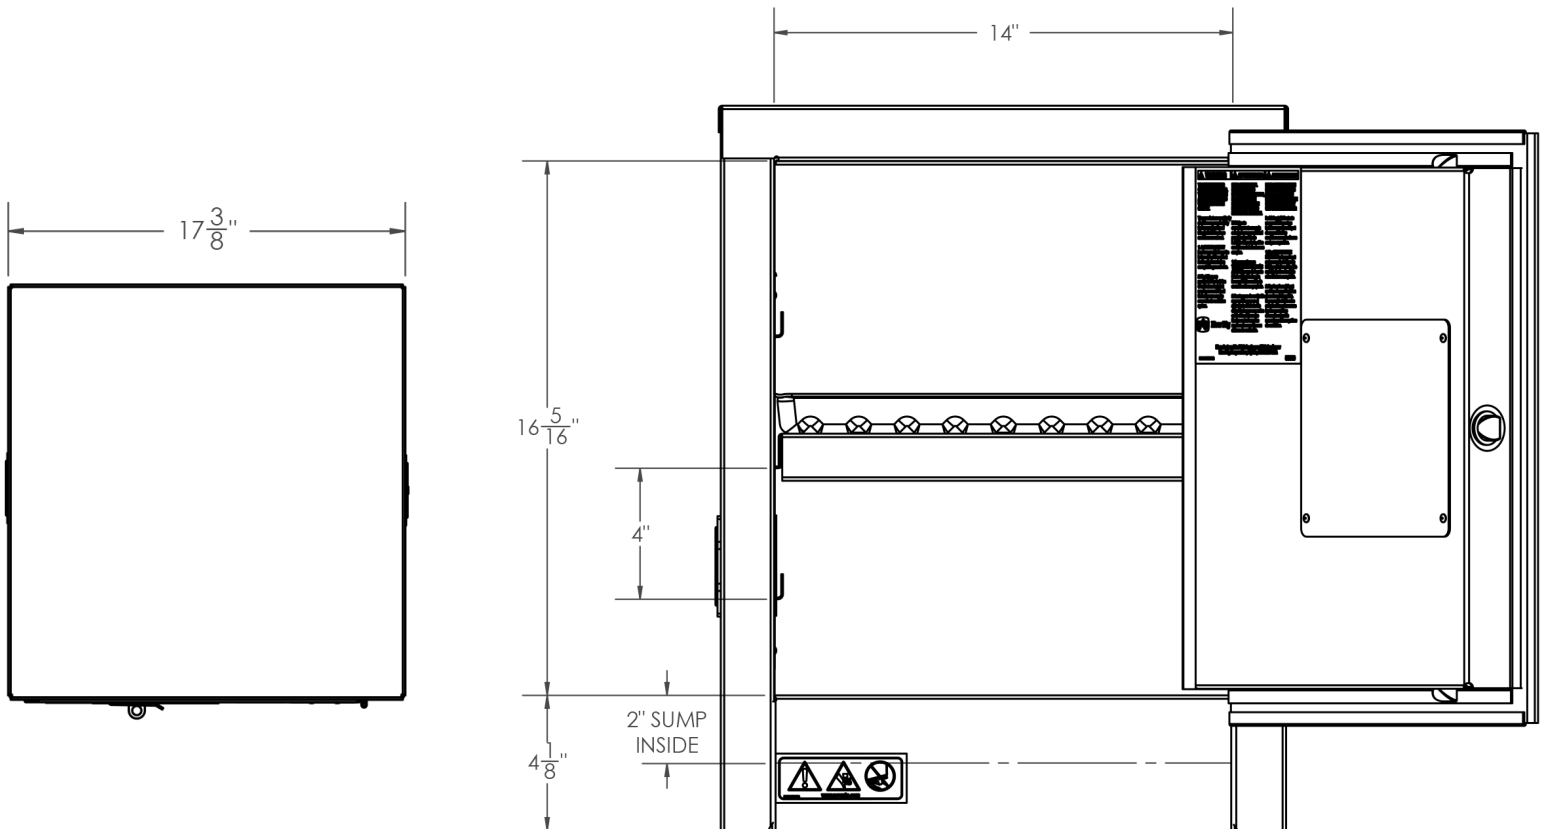

# Dimensions for CAB1101

**New Pig**

One Pork Avenue  
Tipton, PA 16684-0304

[newpig.com](http://newpig.com)

North America: 1-800-468-4647

Europe: +31 (0)76 596 92 50

China: +86-21-400 921 5178

PIG, PIG logo are registered trademarks in USA and other countries. See [tm.newpig.com](http://tm.newpig.com)