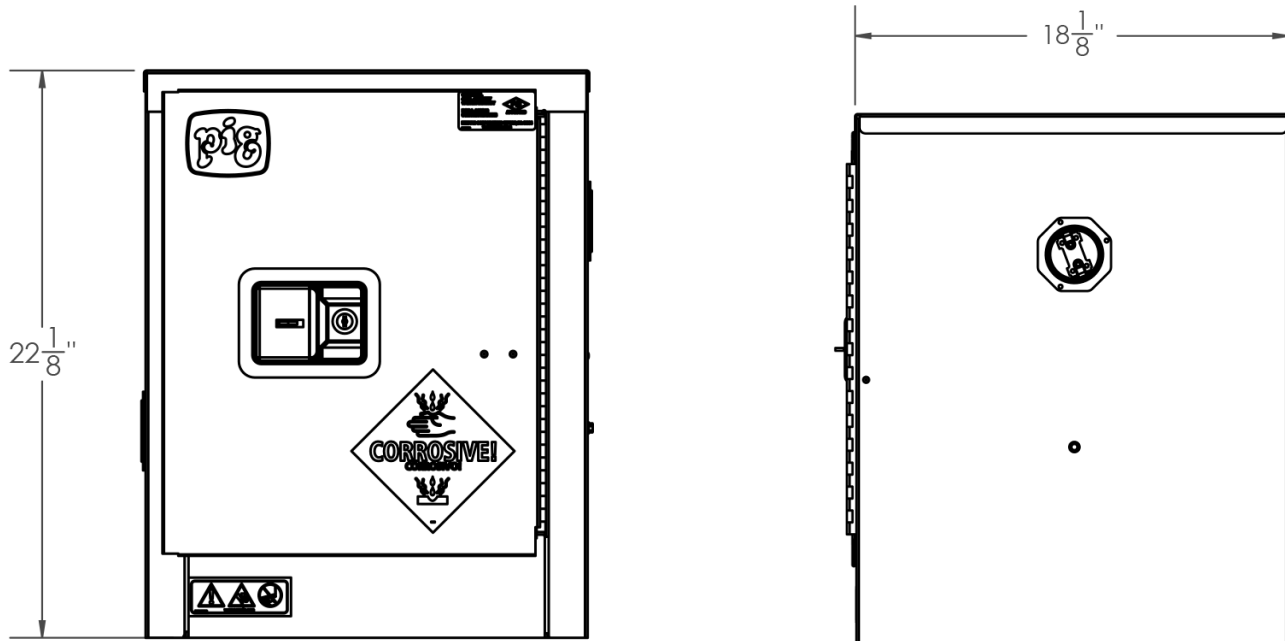

# Dimensions for CAB1101

**New Pig**

One Pork Avenue  
Tipton, PA 16684-0304

[newpig.com](http://newpig.com)

North America: 1-800-468-4647

Europe: +31 (0)76 596 92 50

China: +86-21-400 921 5178

PIG, PIG logo are registered trademarks in USA and other countries. See [tm.newpig.com](http://tm.newpig.com)