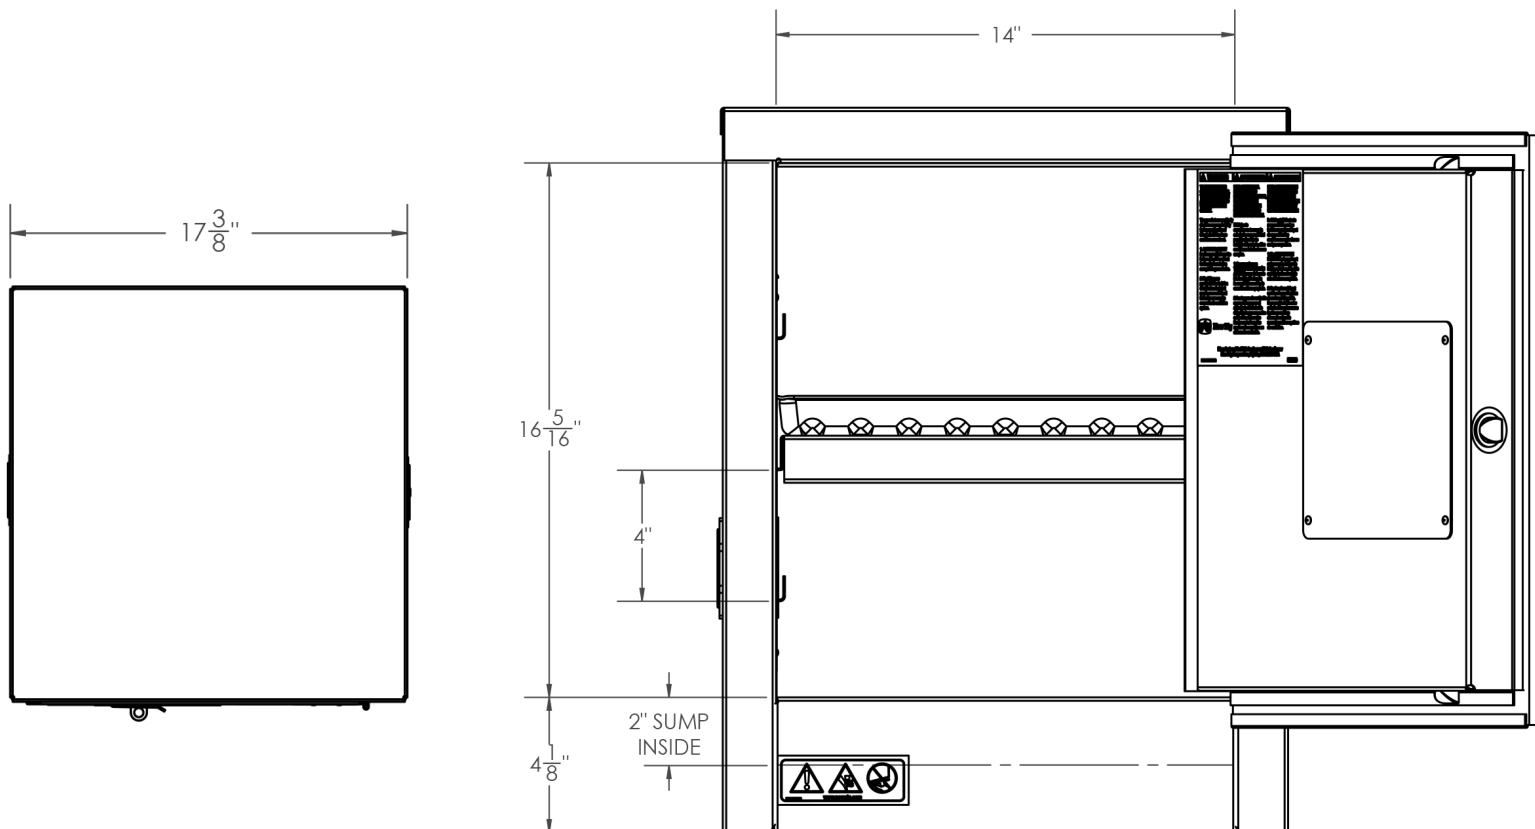

Dimensions for CAB1100

New Pig

One Pork Avenue
Tipton, PA 16684-0304

newpig.com

North America: 1-800-468-4647

Europe: +31 (0)76 596 92 50

China: +86-21-400 921 5178

PIG, PIG logo are registered trademarks in USA and other countries. See tm.newpig.com