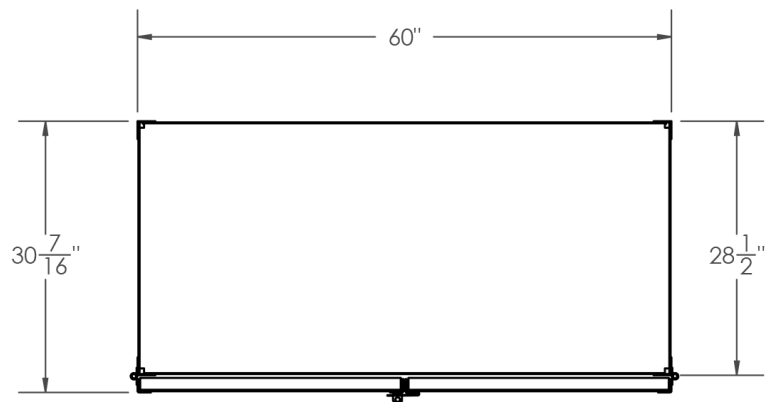

Dimensions for CAB1013

New Pig

One Pork Avenue
Tipton, PA 16684-0304

newpig.com

North America: **1-800-468-4647**

Europe: **+31 (0)76 596 92 50**

China: **+86-21-400 921 5178**

PIG, PIG logo are registered trademarks in USA and other countries. See tm.newpig.com