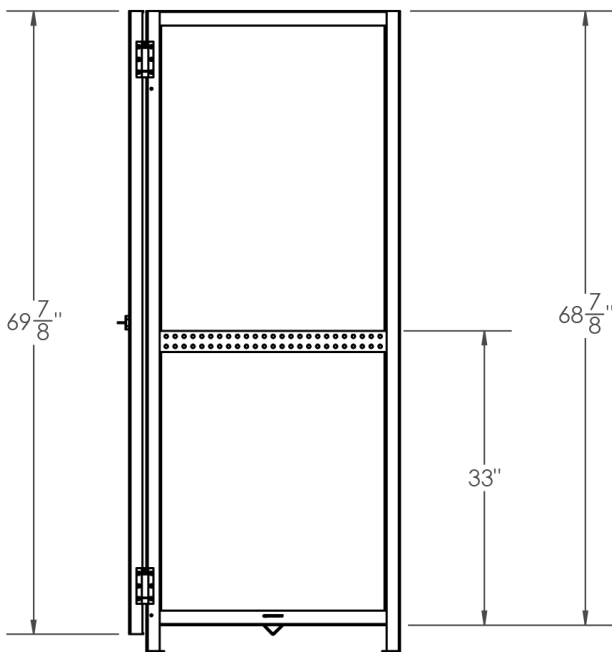

Dimensions for CAB1013

New Pig

One Pork Avenue
Tipton, PA 16684-0304

newpig.com

North America: **1-800-468-4647**

Europe: **+31 (0)76 596 92 50**

China: **+86-21-400 921 5178**

PIG, PIG logo are registered trademarks in USA and other countries. See tm.newpig.com