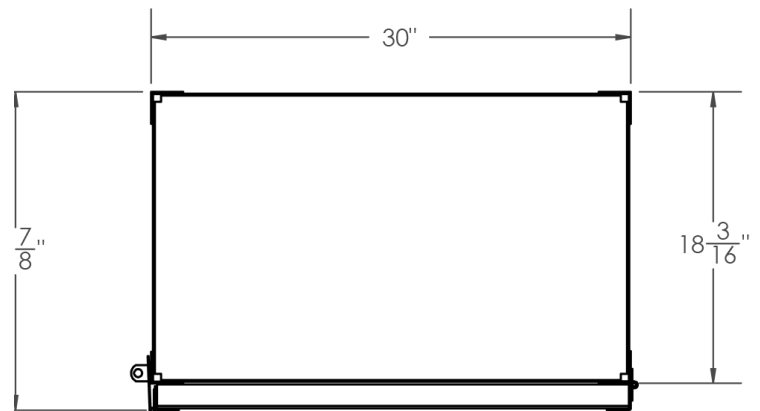

Dimensions for CAB1006

New Pig

One Pork Avenue
Tipton, PA 16684-0304

newpig.com

North America: **1-800-468-4647**

Europe: **+31 (0)76 596 92 50**

China: **+86-21-400 921 5178**

PIG, PIG logo are registered trademarks in USA and other countries. See tm.newpig.com