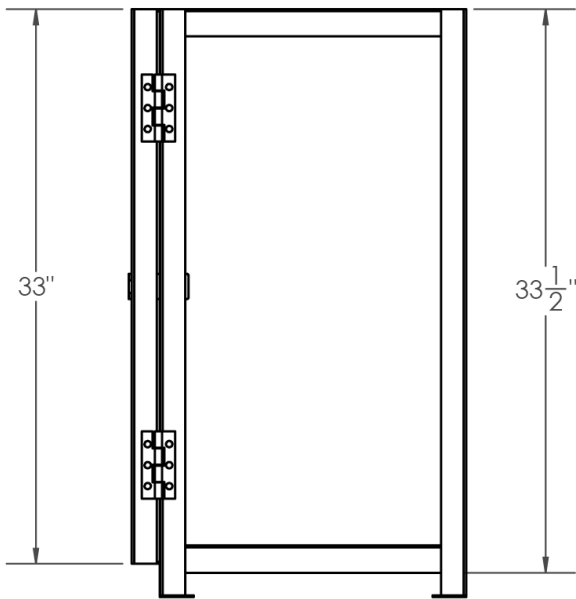

Dimensions for CAB1006

New Pig

One Pork Avenue
Tipton, PA 16684-0304

newpig.com

North America: **1-800-468-4647**

Europe: **+31 (0)76 596 92 50**

China: **+86-21-400 921 5178**

PIG, PIG logo are registered trademarks in USA and other countries. See tm.newpig.com