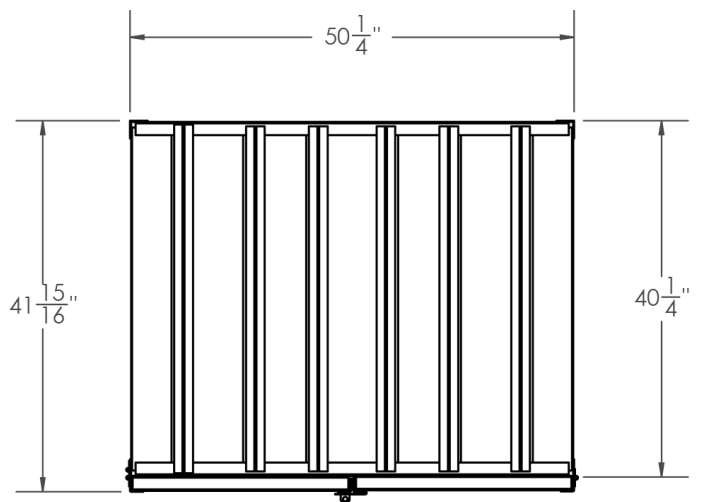

Dimensions for CAB1002

New Pig

One Pork Avenue
Tipton, PA 16684-0304

newpig.com

North America: **1-800-468-4647**

Europe: **+31 (0)76 596 92 50**

China: **+86-21-400 921 5178**

PIG, PIG logo are registered trademarks in USA and other countries. See tm.newpig.com