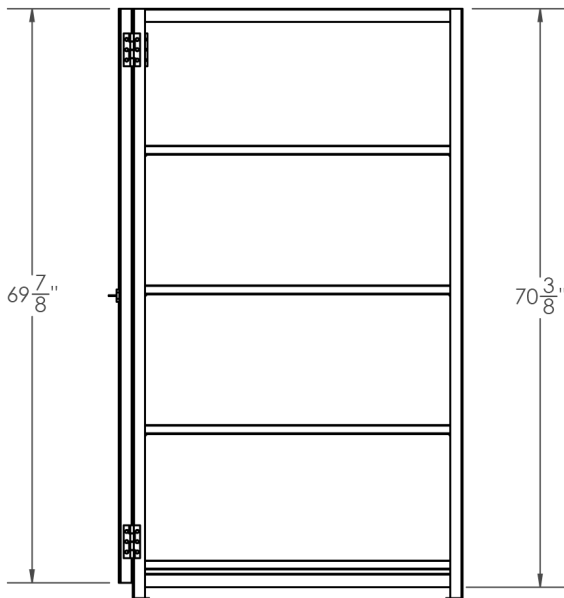

Dimensions for CAB1002

New Pig

One Pork Avenue
Tipton, PA 16684-0304

newpig.com

North America: **1-800-468-4647**

Europe: **+31 (0)76 596 92 50**

China: **+86-21-400 921 5178**

PIG, PIG logo are registered trademarks in USA and other countries. See tm.newpig.com