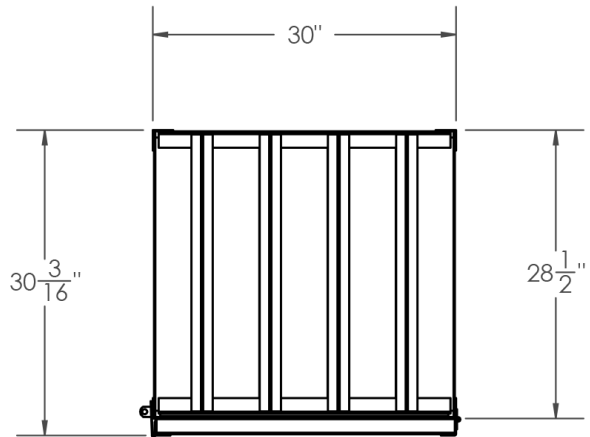

Dimensions for CAB1000

New Pig

One Pork Avenue
Tipton, PA 16684-0304

newpig.com

North America: **1-800-468-4647**

Europe: **+31 (0)76 596 92 50**

China: **+86-21-400 921 5178**

PIG, PIG logo are registered trademarks in USA and other countries. See tm.newpig.com